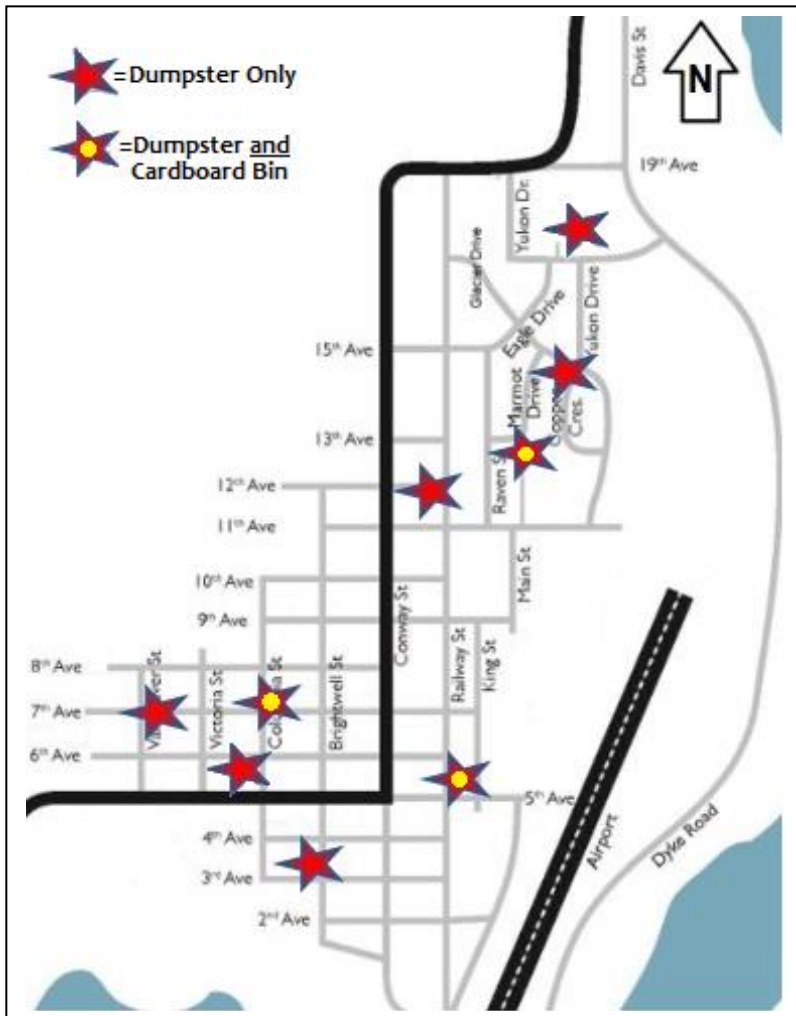

PUBLIC NOTICE

Community Garbage & Cardboard Bins, and Bear Safety

It is that time of year once again for us all to be vigilant with keeping garbage inaccessible to wildlife

As there are a number of community garbage bins throughout the community for your convenience, this is a reminder to please not leave garbage on top of or beside garbage bins – as this attracts bears, birds and other wildlife.

This map depicts all locations of the Garbage Dumpsters and Cardboard bins throughout town.

Also, for the public's convenience, cardboard bins are located beside the dumpsters on:

1. 7th Avenue & Columbia
2. 5th Avenue & Railway, and
3. Raven Street

Please ensure all cardboard is broken-down and flattened prior to placing it into the slot on the cardboard bin.

Thank you for doing your part to manage our waste, keep our community beautiful and protecting wildlife!